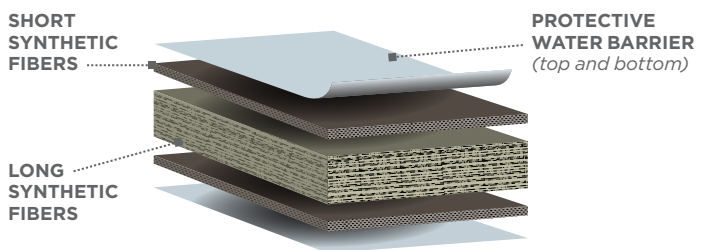

RISE BENEFITS OVER OTHER SIDING

	RISE®	OSB	Fiber Cement
Look / Feel of Wood	X	X	
Ground Contact	X		
Low Jobsite Waste	X	X	
Moisture Resistance	X		
Easy to Handle	X	X	
90%+ Recycled Content	X		

The patented manufacturing process compresses reclaimed synthetic fiber and polymer materials into dense and durable wood replacement products that come in smooth and woodgrain finishes.